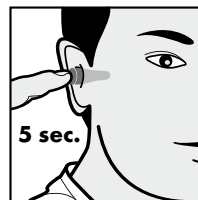

### INSTRUCTIONS FOR FITTING

1. Roll the plugs between the finger and thumb to compress them for insertion.

2. Reach above the head and pull the ear gently upwards.

3. Slide the plug into the ear canal and hold in place for 5 seconds to let the plug expand and fill the ear.